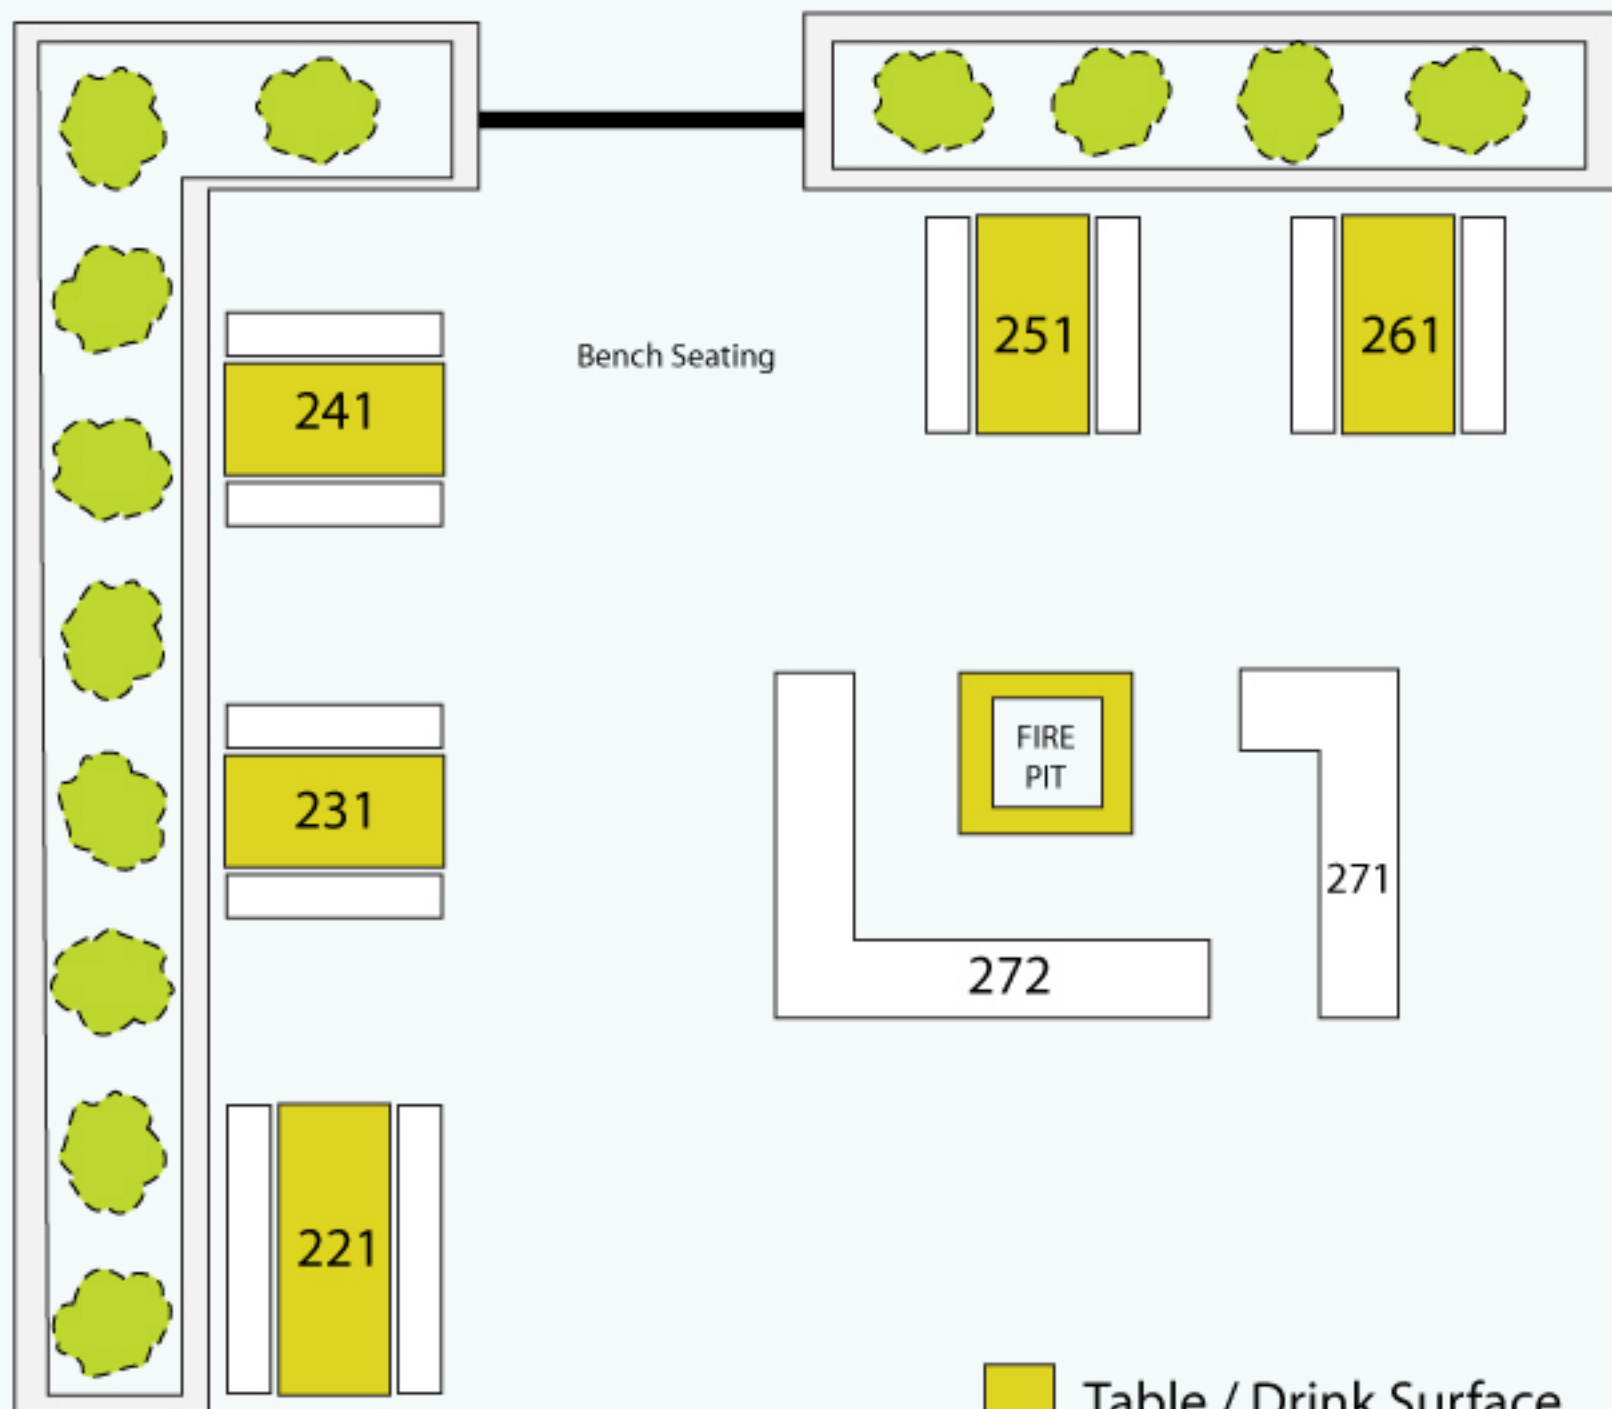

Radio Room Lower Patio

(all ages until 9pm, dog friendly)

-  Table / Drink Surface.
-  Seating.