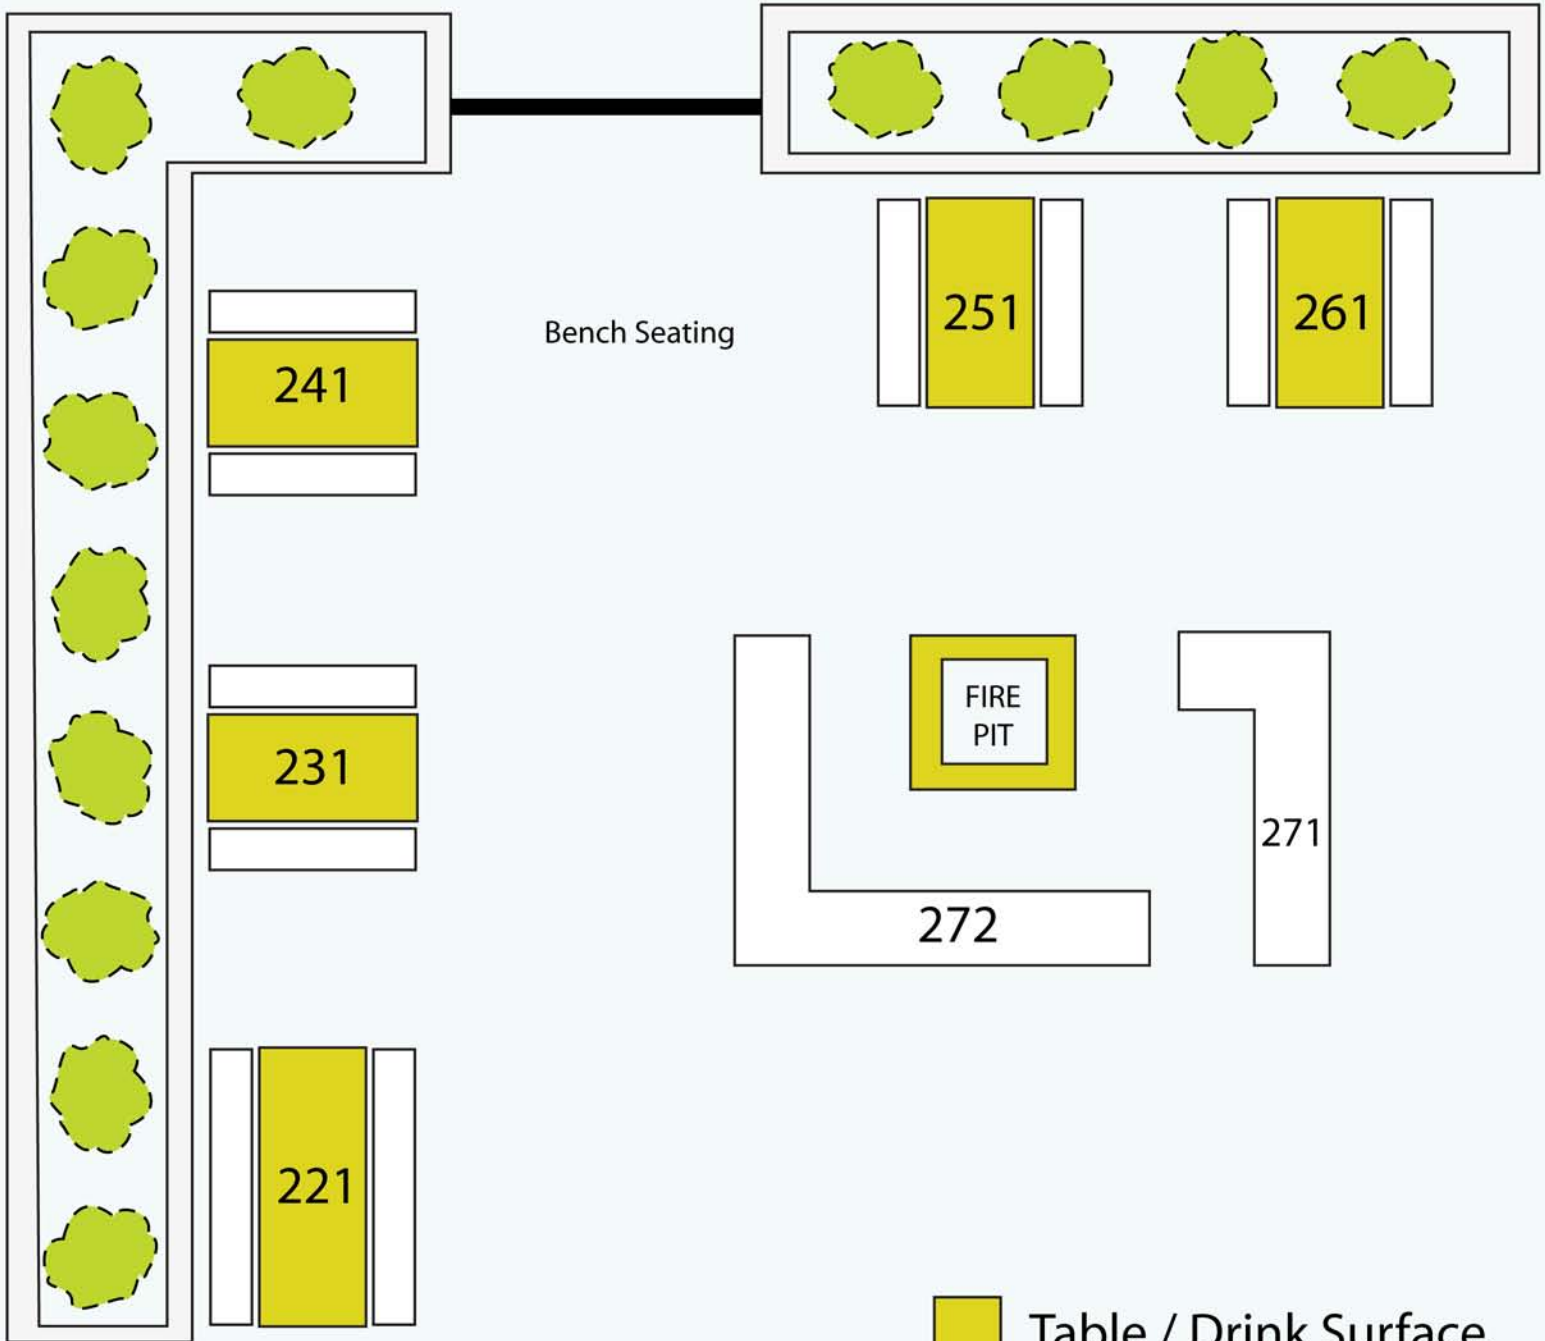

Radio Room Lower Patio

(all ages until 9pm, dog friendly)

-  Table / Drink Surface.
-  Seating.